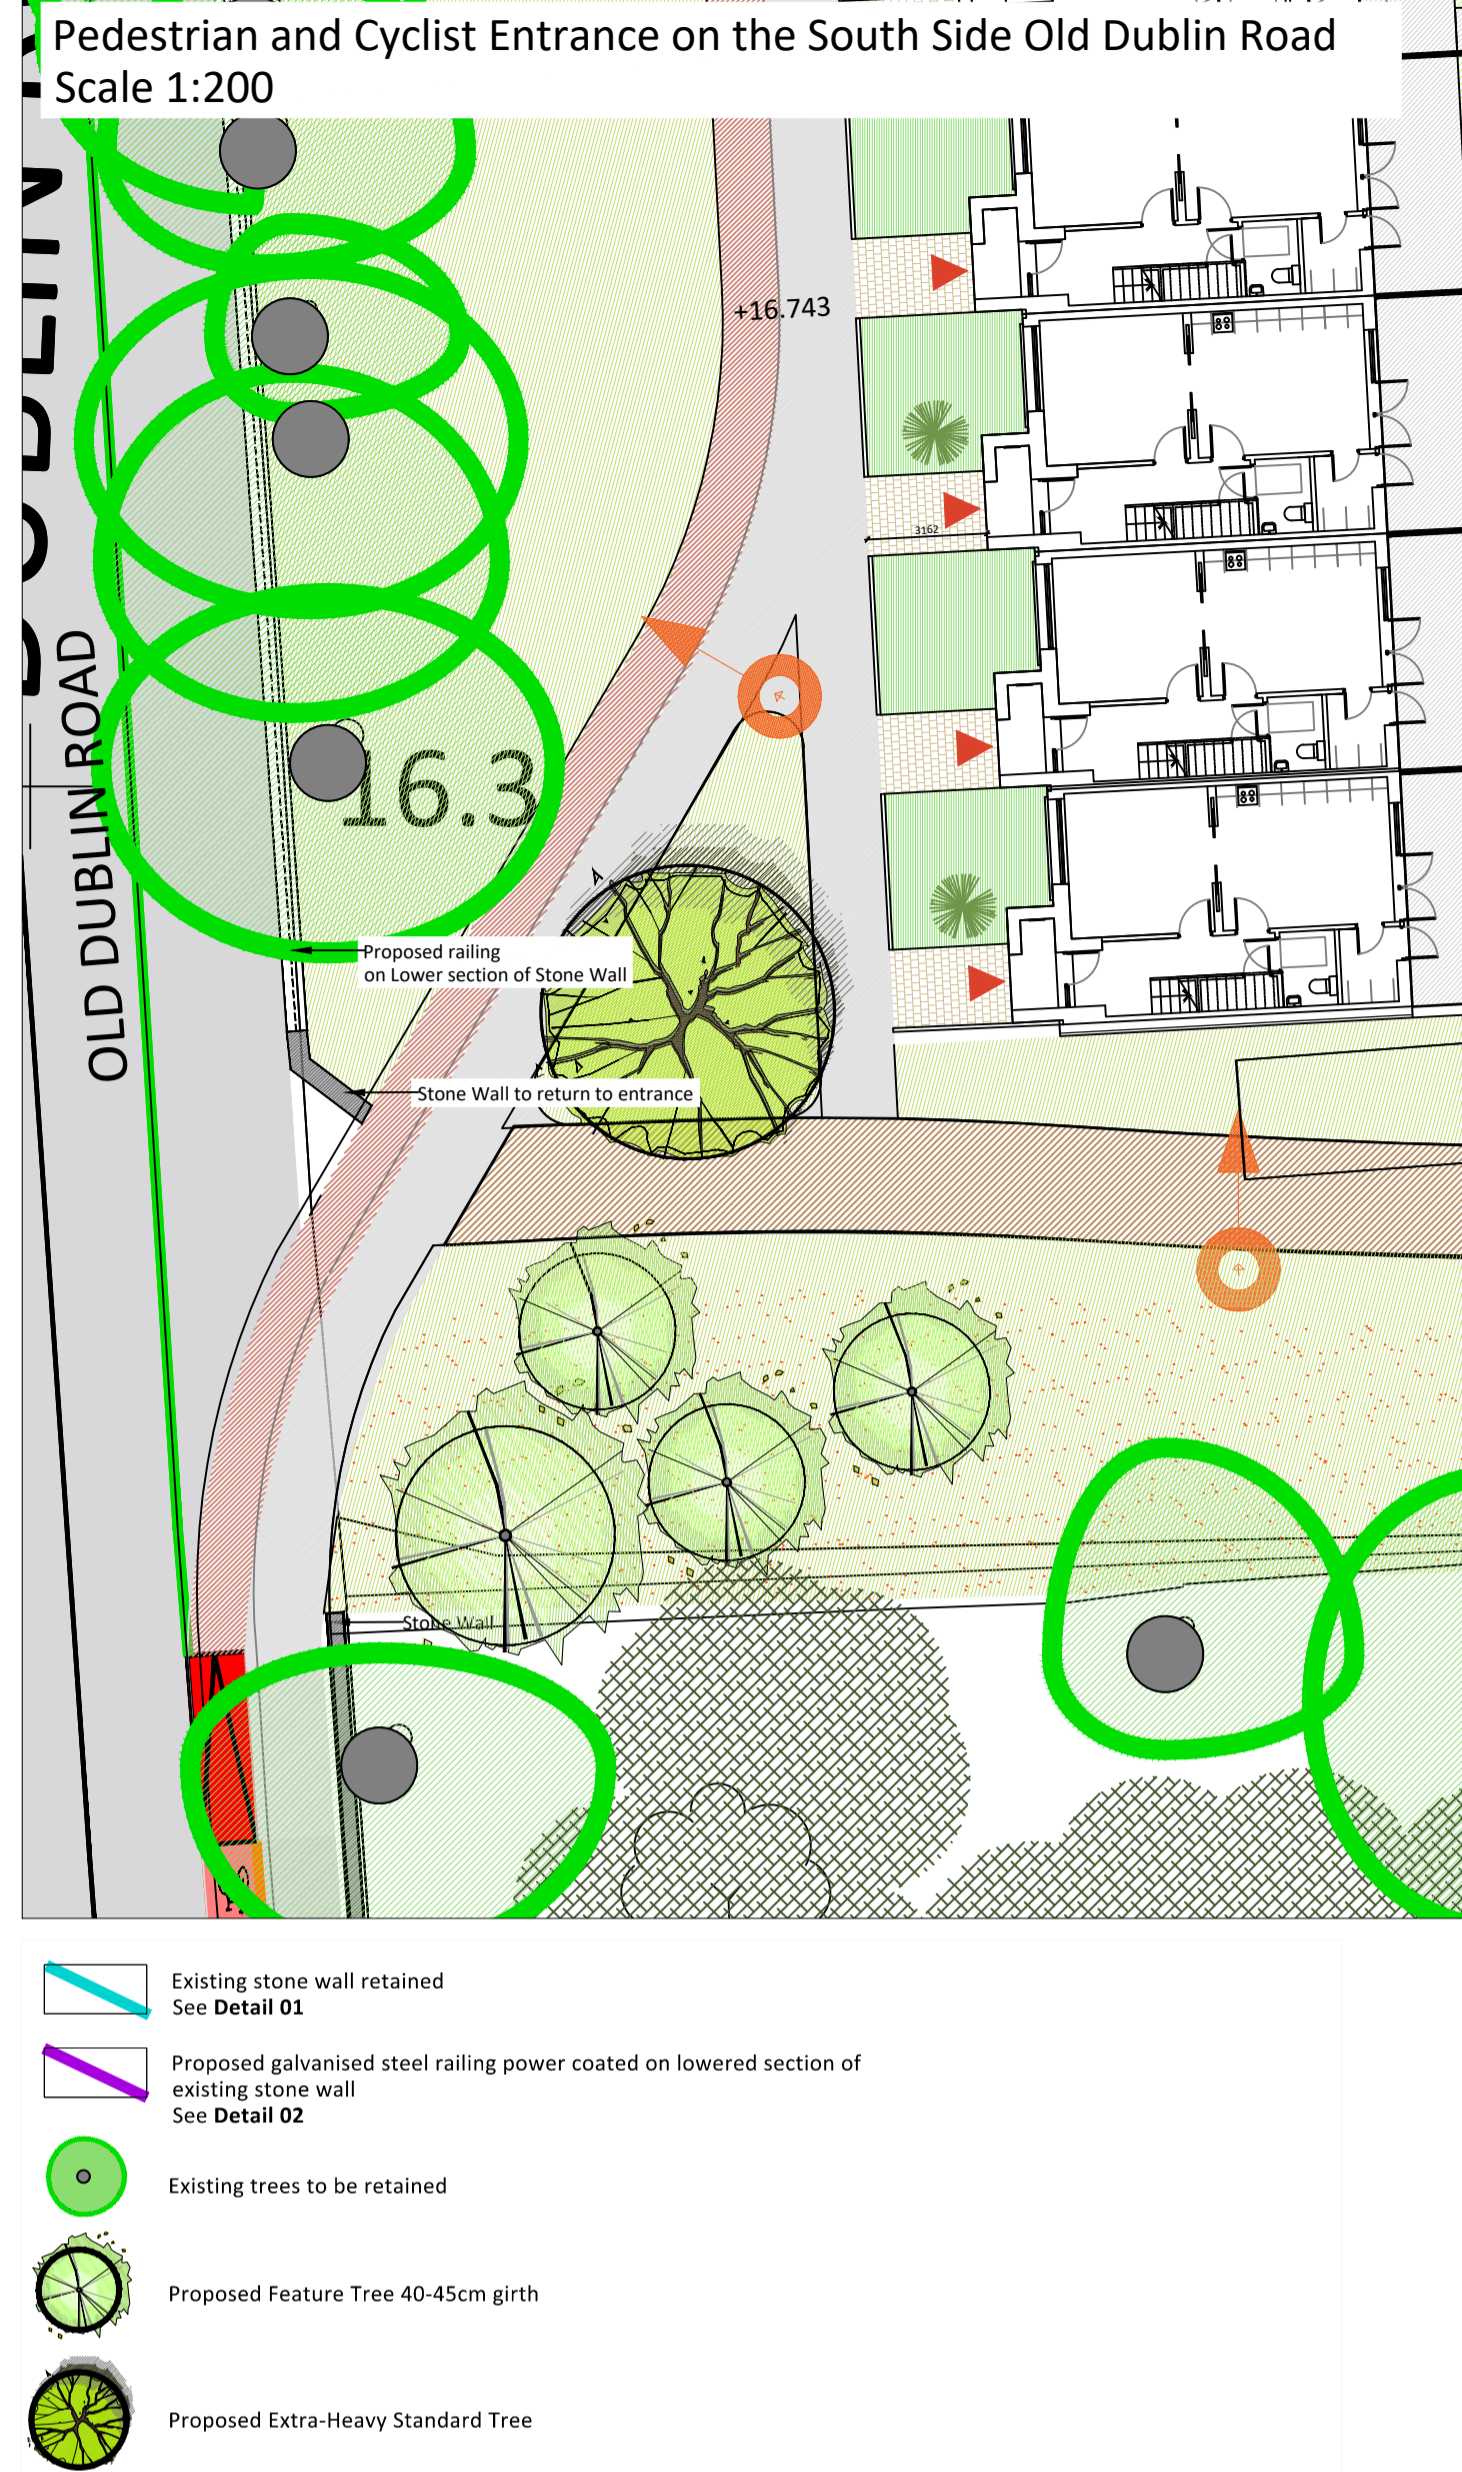

Reference Images: Old Dublin Road Entrances

<p>Notes</p>					<p>Copyright © All rights reserved. This work is copyright and cannot be reproduced or copied in any form without the written permission of the originator. DO NOT SCALE FROM THIS DRAWING. WORK ONLY FROM FIGURED DIMENSIONS. THIS DRAWING TO BE READ IN CONJUNCTION WITH RELEVANT CONSULTANT'S DRAWINGS.</p>					<p>Ordnance Survey Ireland Licence No AR 0001319 © Ordnance Survey Ireland/Government of Ireland</p>					<p>Project: Woodbrook-Phase 1, Old Dublin Road, Bray, Co. Dublin Aeval Limited Company Project No: 6384</p>					
<p>Drawn: []</p>					<p>Drawn: []</p>					<p>Drawn: []</p>					<p>Est. 1968</p>					
<p>Checked: []</p>					<p>Checked: []</p>					<p>Checked: []</p>										
<p>Date: []</p>					<p>Date: []</p>					<p>Date: []</p>										
Rev	Date	Drawn	Checked	Description						<p>Dr: CS Chd: AP Passed</p>										