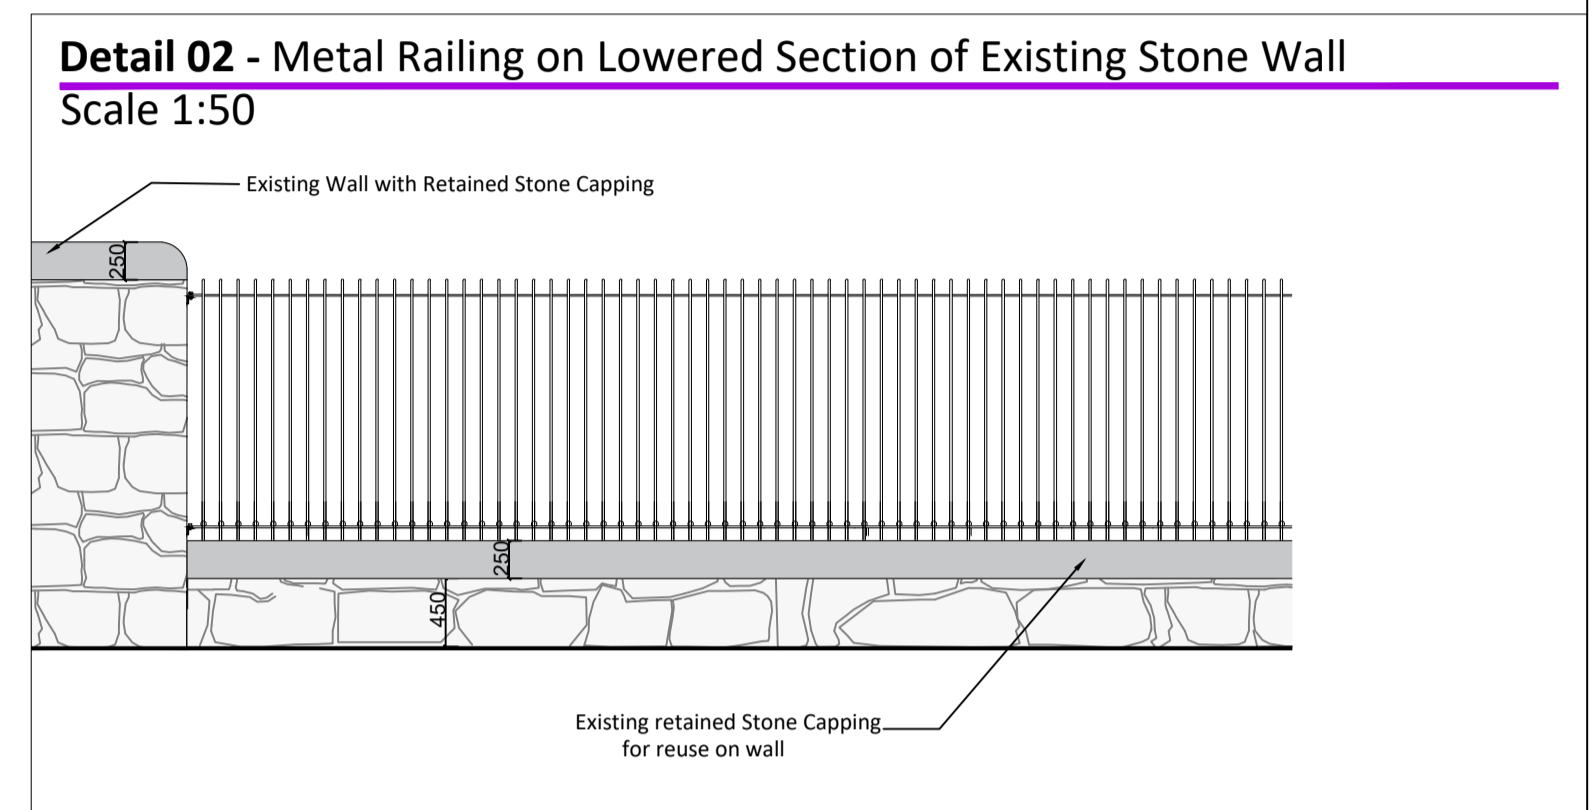

Reference Images: Old Dublin Road Entrances

<p>Notes</p>					<p>Copyright © All rights reserved. This work is copyright and cannot be reproduced or copied in any form without the written permission of the originator. DO NOT SCALE FROM THIS DRAWING. WORK ONLY FROM FIGURED DIMENSIONS. THIS DRAWING TO BE READ IN CONJUNCTION WITH RELEVANT CONSULTANT'S DRAWINGS.</p>					<p>Ordnance Survey Ireland Licence No AR 0001319 © Ordnance Survey Ireland/Government of Ireland</p>					<p>Project: Woodbrook-Phase 1, Old Dublin Road, Bray, Co. Dublin Aeval Limited Company Project No: 6384</p>					
<p>Drawn: []</p>					<p>Drawn: []</p>					<p>Drawn: []</p>					<p>Est. 1968</p>					
<p>Checked: []</p>					<p>Checked: []</p>					<p>Checked: []</p>										
<p>Date: []</p>					<p>Date: []</p>					<p>Date: []</p>										
Rev	Date	Drawn	Checked	Description						<p>Dr: CS Chd: AP Passed</p>										