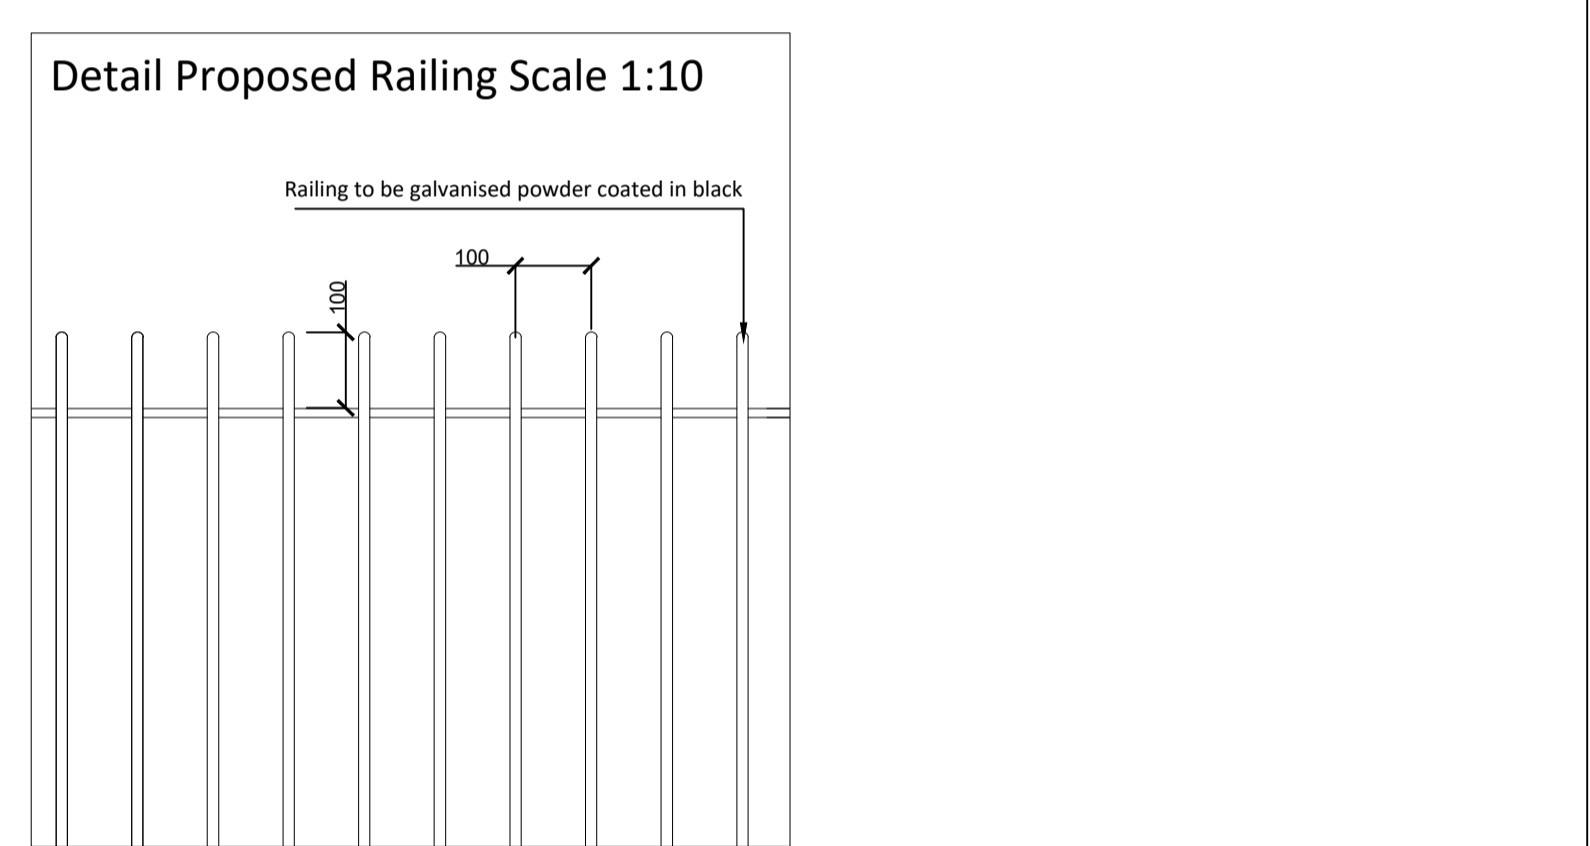

Reference Images: Old Dublin Road Entrances

<p>Notes</p>					<p>Copyright © All rights reserved. This work is copyright and cannot be reproduced or copied in any form without the written permission of the originator. DO NOT SCALE FROM THIS DRAWING. WORK ONLY FROM FIGURED DIMENSIONS. THIS DRAWING TO BE READ IN CONJUNCTION WITH RELEVANT CONSULTANT'S DRAWINGS.</p>					<p>Ordnance Survey Ireland Licence No AR 0001319 © Ordnance Survey Ireland/Government of Ireland</p>					<p>Project: Woodbrook-Phase 1, Old Dublin Road, Bray, Co. Dublin Aeval Limited Company Project No: 6384</p>					
<p>Drawn: []</p>					<p>Drawn: []</p>					<p>Drawn: []</p>					<p>Est. 1968</p>					
<p>Checked: []</p>					<p>Checked: []</p>					<p>Checked: []</p>										
<p>Date: []</p>					<p>Date: []</p>					<p>Date: []</p>										
Rev	Date	Drawn	Checked	Description						<p>Dr: CS Chd: AP Passed</p>										