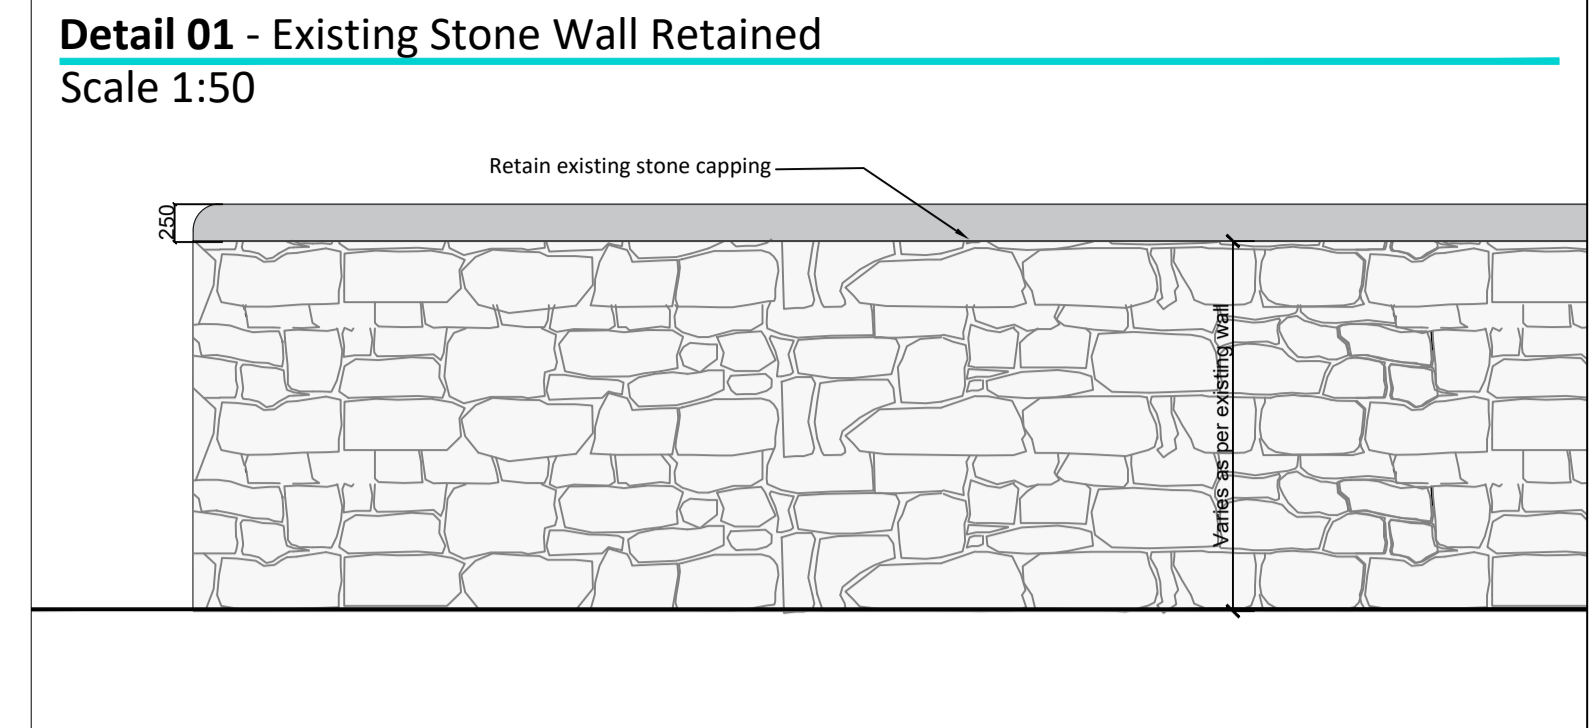

Reference Images: Old Dublin Road Entrances

<p>Notes</p>					<p>Copyright © All rights reserved. This work is copyright and cannot be reproduced or copied in any form without the written permission of the originator. DO NOT SCALE FROM THIS DRAWING. WORK ONLY FROM FIGURED DIMENSIONS. THIS DRAWING TO BE READ IN CONJUNCTION WITH RELEVANT CONSULTANT'S DRAWINGS.</p>					<p>Ordnance Survey Ireland Licence No AR 0001319 © Ordnance Survey Ireland/Government of Ireland</p>					<p>Project: Woodbrook-Phase 1, Old Dublin Road, Bray, Co. Dublin Aeval Limited Company Project No: 6384</p>					
<p>Drawn: []</p>					<p>Drawn: []</p>					<p>Drawn: []</p>					<p>Est. 1968</p>					
<p>Checked: []</p>					<p>Checked: []</p>					<p>Checked: []</p>										
<p>Date: []</p>					<p>Date: []</p>					<p>Date: []</p>										
Rev	Date	Drawn	Checked	Description						<p>Dr: CS Chd: AP Passed</p>										