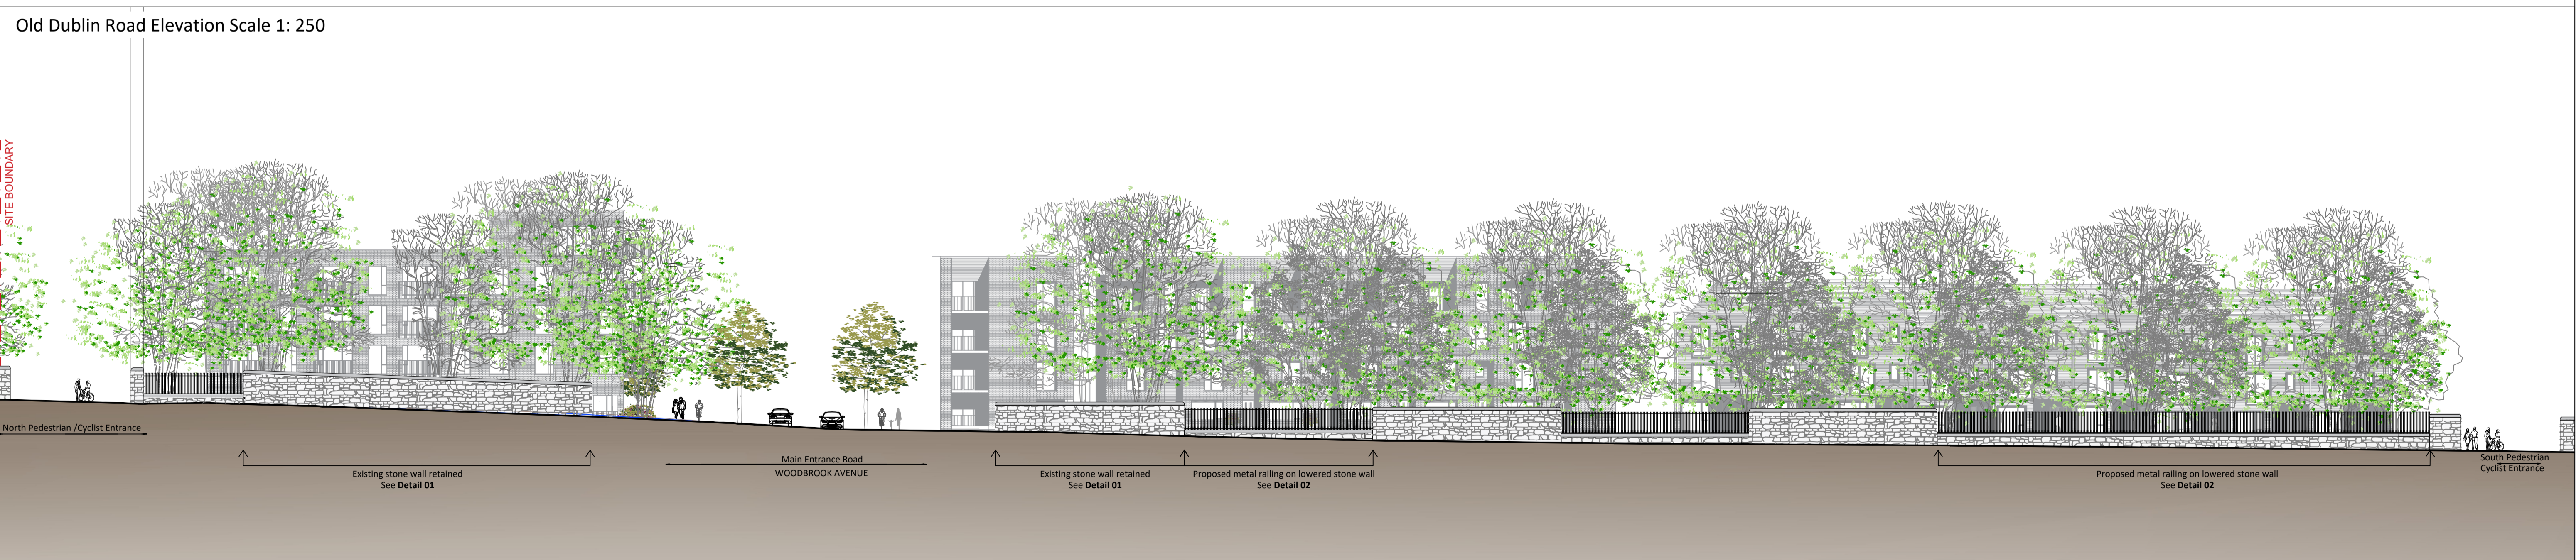

Reference Images: Old Dublin Road Entrances

<p>Notes</p>					<p>Copyright © All rights reserved. This work is copyright and cannot be reproduced or copied in any form without the written permission of the originator. DO NOT SCALE FROM THIS DRAWING. WORK ONLY FROM FIGURED DIMENSIONS. THIS DRAWING TO BE READ IN CONJUNCTION WITH RELEVANT CONSULTANT'S DRAWINGS.</p>					<p>Ordnance Survey Ireland Licence No AR 0001319 © Ordnance Survey Ireland/Government of Ireland</p>					<p>Project: Woodbrook-Phase 1, Old Dublin Road, Bray, Co. Dublin Aeval Limited Company Project No: 6384</p>					
<p>Drawn: []</p>					<p>Drawn: []</p>					<p>Drawn: []</p>					<p>Est. 1968</p>					
<p>Checked: []</p>					<p>Checked: []</p>					<p>Checked: []</p>										
<p>Date: []</p>					<p>Date: []</p>					<p>Date: []</p>										
Rev	Date	Drawn	Checked	Description						<p>Dr: CS Chd: AP Passed</p>										